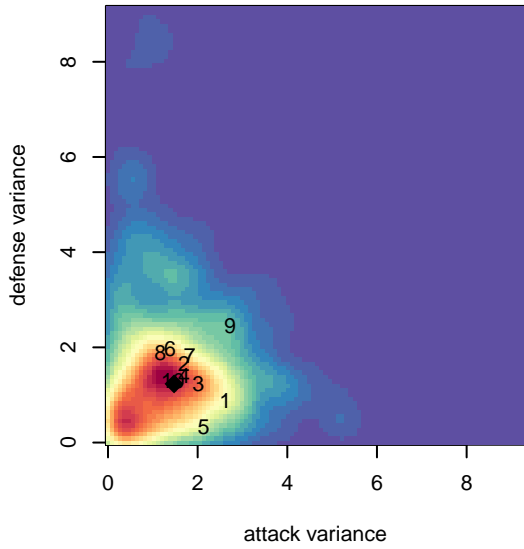

## NEU Ajax Blue B00

Northeast United SC  
Portland, OR  
B00 total strength=1104  
attack=3.22 defense=2.55

alt names used:  
NEU Ajax  
NEU AJAX (OR)  
NEU Ajax

Venues played:  
2015 Clash At the Border Silver/Bronze U15  
2015 Beaverton Cup BU15 Silver  
2015 Bend Premier Cup U15B SILVER U15

**attack and defense variance (black dot)  
relative to other teams  
and top 10 in region**

**attack and defense rating  
relative to others at age  
and all opponents in last 13 months**

**attack and defense rating  
relative to others at age  
and all opponents in last 13 months**

**Performance relative to 13 month average**

**Performance relative to 13 month average**

Distribution of opponents  
Red = Lose zone, Blue = Win zone, Green = Even  
Black line separates win/lose zones