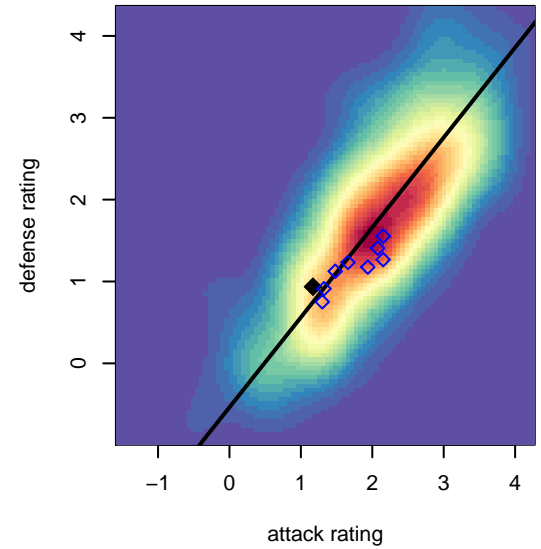

## NEU Ajax Blue B00

Northeast United SC  
Portland, OR  
B00 total strength=1104  
attack=3.22 defense=2.55

alt names used:  
NEU Ajax  
NEU AJAX (OR)  
NEU Ajax

Venues played:  
2015 Clash At the Border Silver/Bronze U15  
2015 Beaverton Cup BU15 Silver  
2015 Bend Premier Cup U15B SILVER U15

**attack and defense variance (black dot)  
relative to other teams  
and top 10 in region**

**attack and defense rating  
relative to others at age  
and all opponents in last 13 months**

**attack and defense rating  
relative to others at age  
and all opponents in last 13 months**

**Performance relative to 13 month average**

**Performance relative to 13 month average**

Distribution of opponents  
Red = Lose zone, Blue = Win zone, Green = Even  
Black line separates win/lose zones